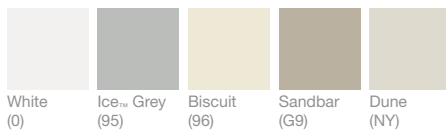

Colors:

White (0) Ice™ Grey (95) Biscuit (96) Sandbar (G9) Dune (NY)