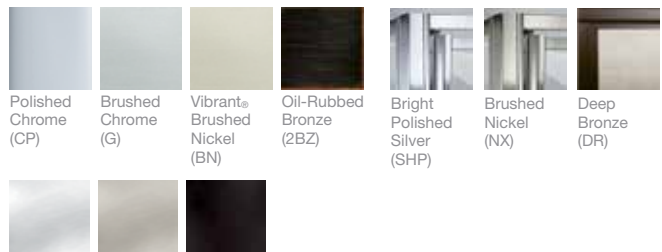

Shower Locker®
Adjustable Storage
9", 14"
0, 95, 96, G9, NY

STEP 5: CHOOSE A SHOWER DOOR

Contemporary Shower Door
SHP, NX, DR

Traditional Shower Door
SHP, NX

Finishes:

Polished Chrome (CP) Brushed Chrome (G) Vibrant® Brushed Nickel (BN) Oil-Rubbed Bronze (2BZ) Bright Polished Silver (SHP) Anodized Bright Polished Silver (SHP) Anodized Brushed Nickel (BNK) Anodized Dark Bronze (ABZ)

Bright Polished Silver (SHP) Brushed Nickel (NX) Deep Bronze (DR)