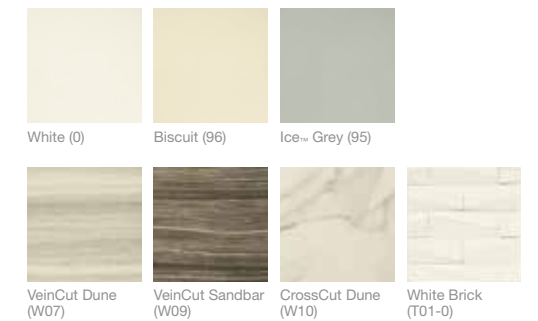

Solid, Natural and Brick Walls